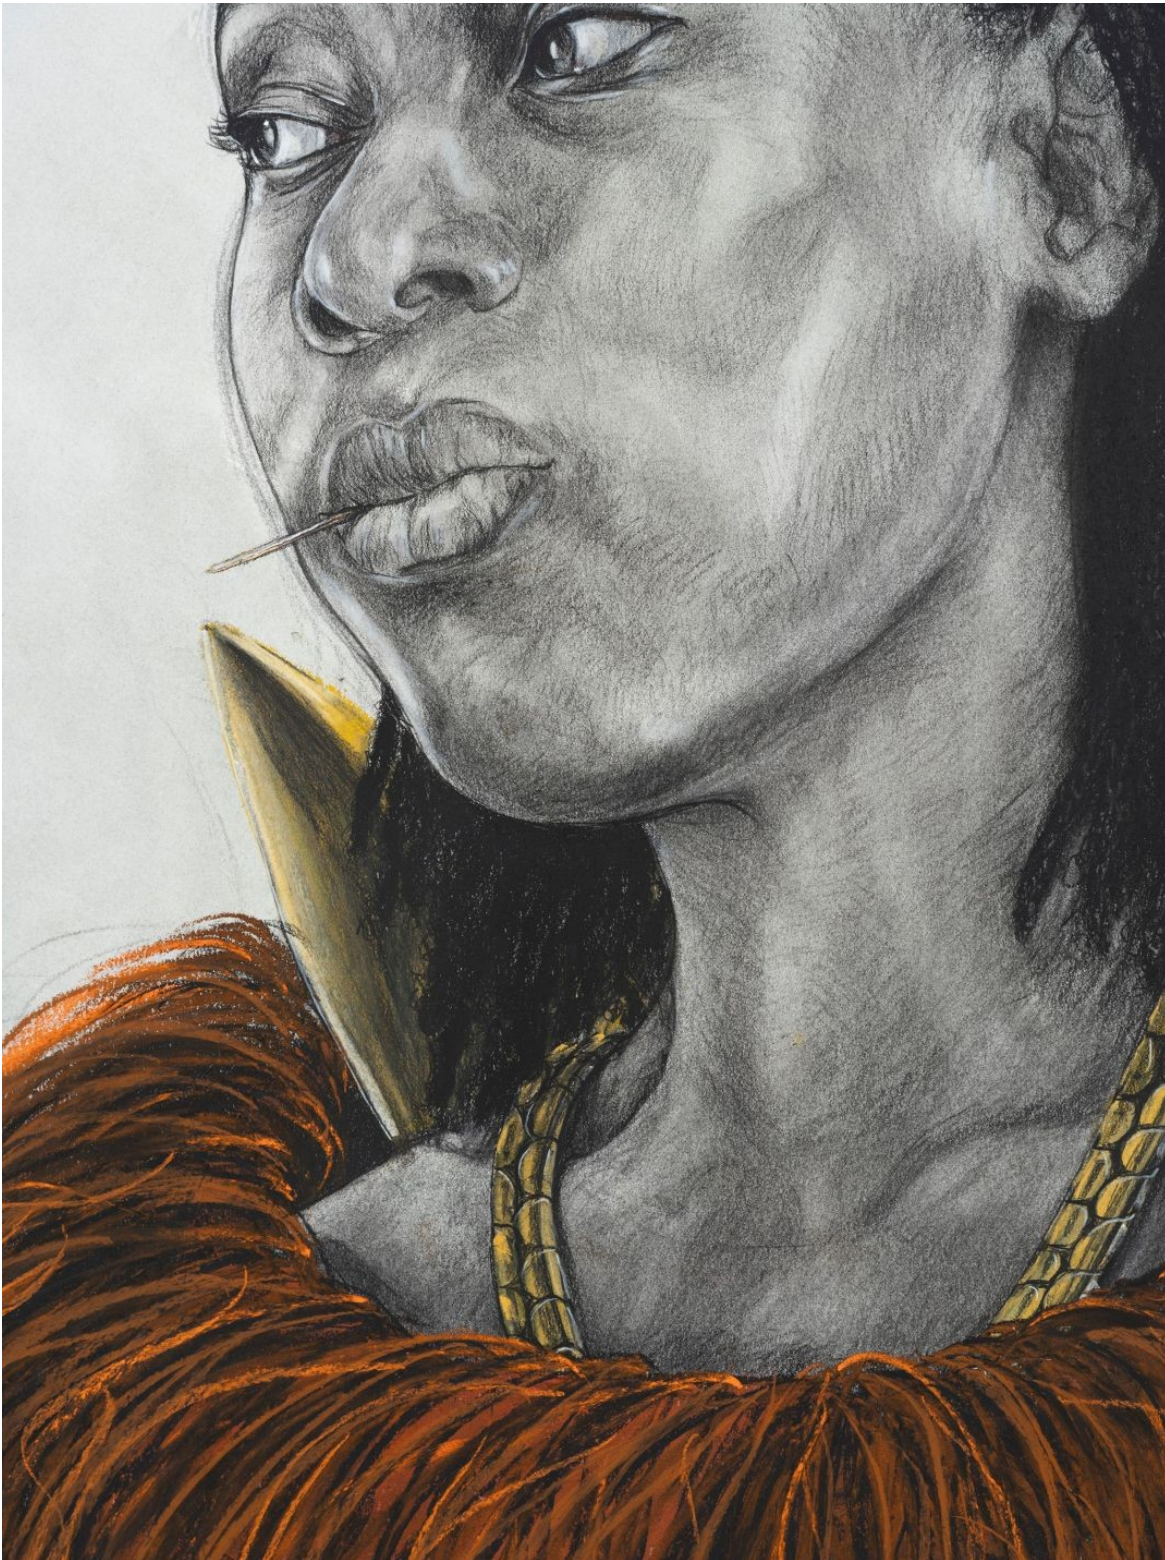

VIELMETTER LOS ANGELES

Robert Pruitt, *Woman wearing a monster skin*, 2026 (detail)