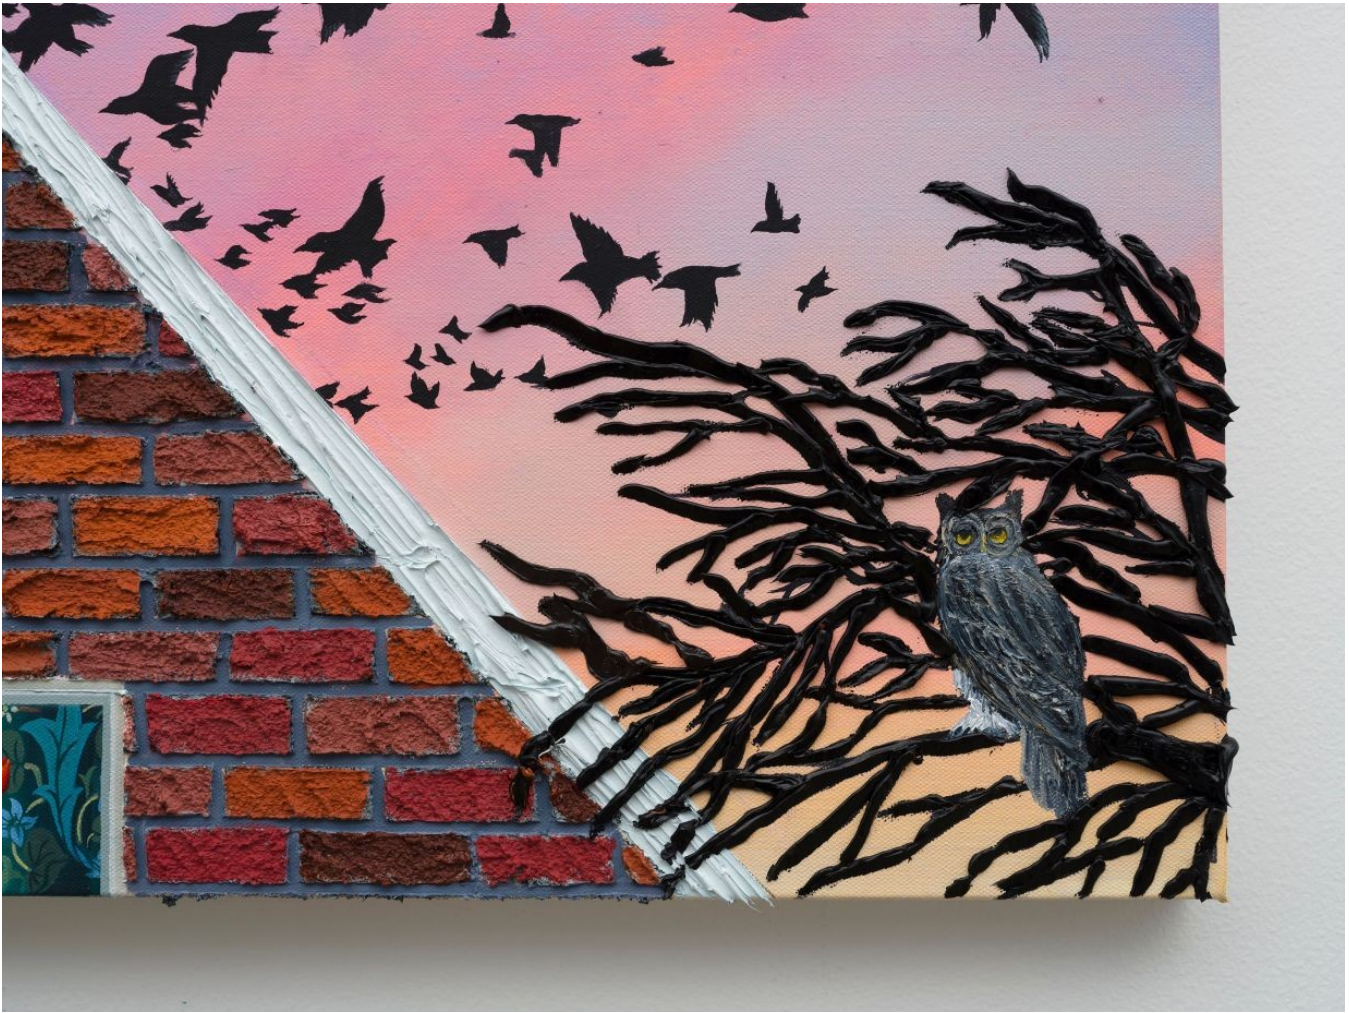

VIELMETTER LOS ANGELES

Alec Egan, *Birds at Dusk*, 2026 (detail)