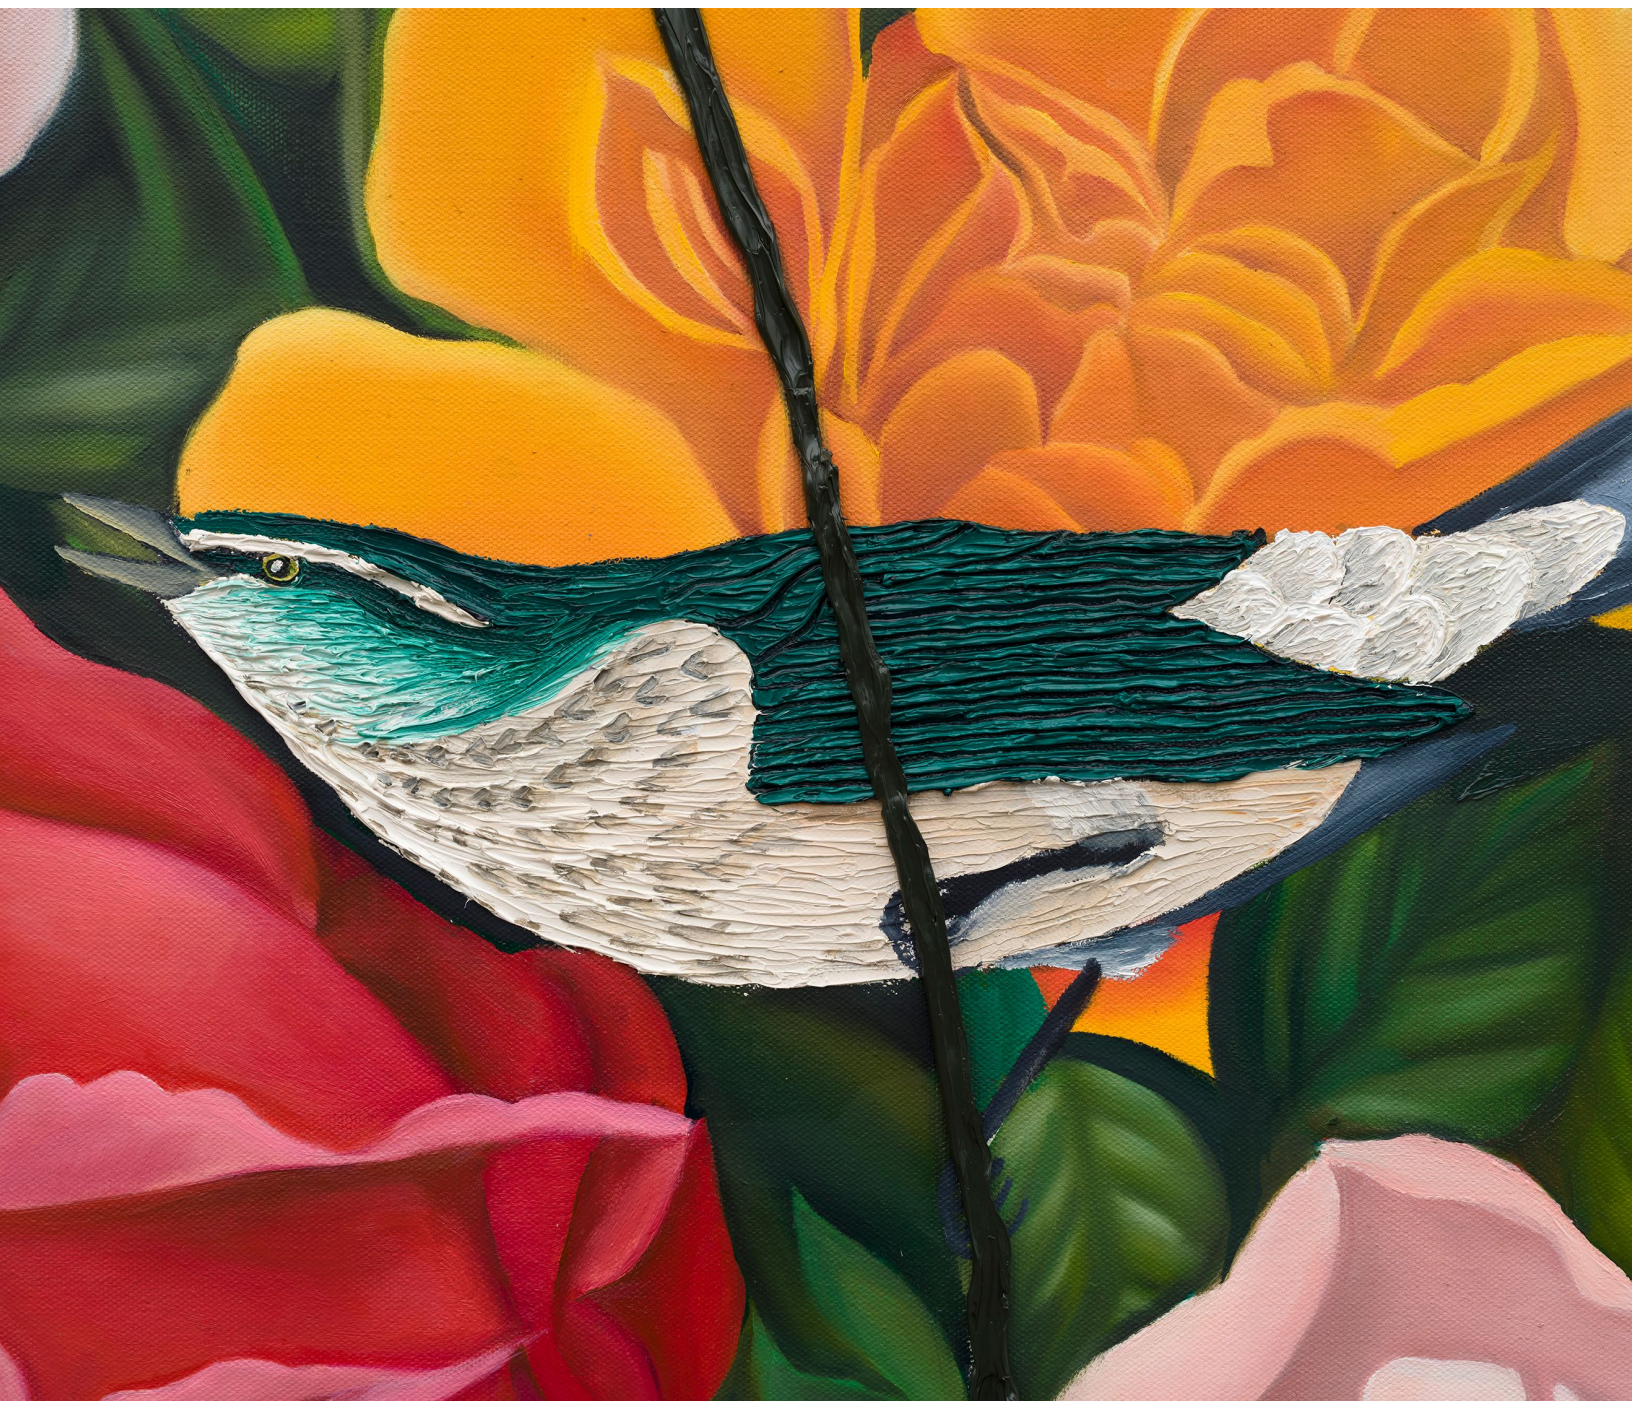

# VIELMETTER LOS ANGELES

**Edgar Arceneaux**

***Untitled, 2026***

Silver nitrate, acrylic paint on canvas

14" x 12" [HxW] (35.56 x 30.48 cm)

15 <sup>13</sup>/<sub>16</sub>" x 13 <sup>3</sup>/<sub>4</sub>" x 1 <sup>1</sup>/<sub>4</sub>" [HxWxD] (40.15 x 34.92 x 3.17 cm) framed