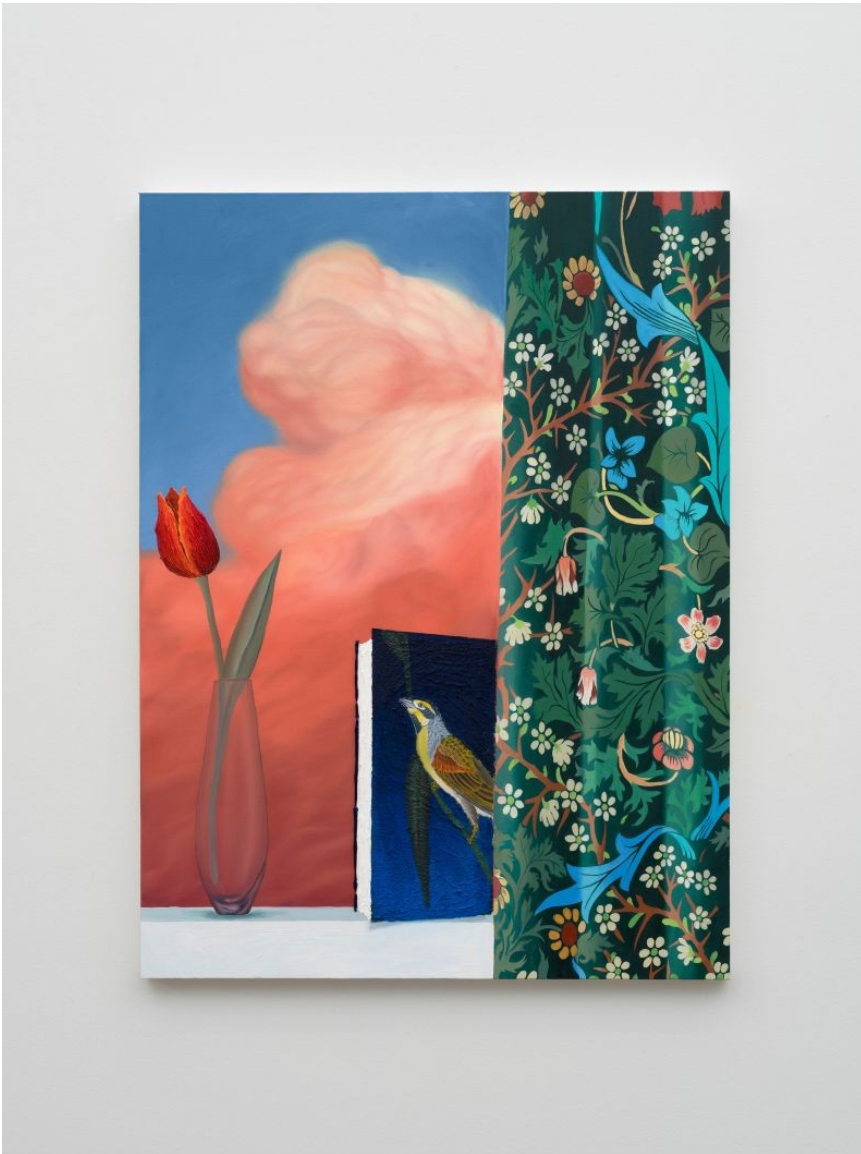

VIELMETTER LOS ANGELES

Alec Egan

Tulip and Book on Windowsill, 2026

Oil on canvas

48" x 36" [HxW] (121.92 x 91.44 cm)

Gallery Inventory#EGA1027

Courtesy of the artist and Vielmetter Los Angeles

Photo credit: Jeff McLane

Price: 35,000.00 USD