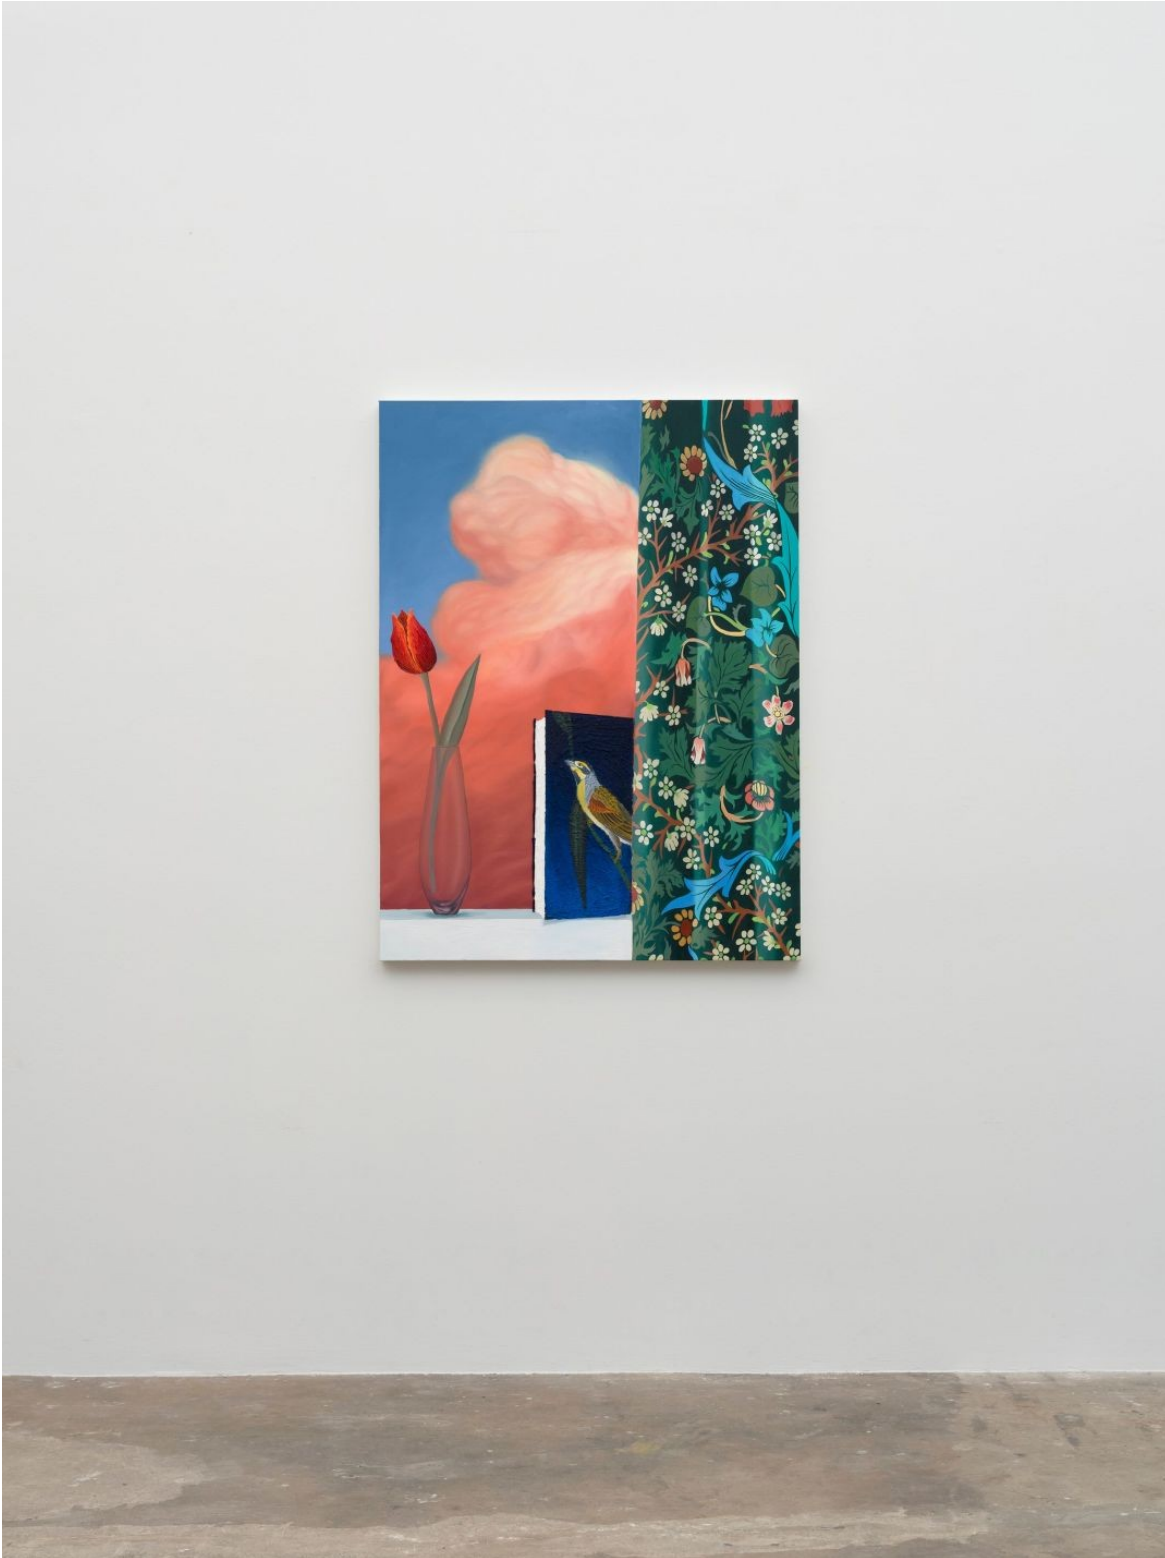

VIELMETTER LOS ANGELES

Alec Egan, *Tulip and Book on Windowsill*, 2026 (detail)