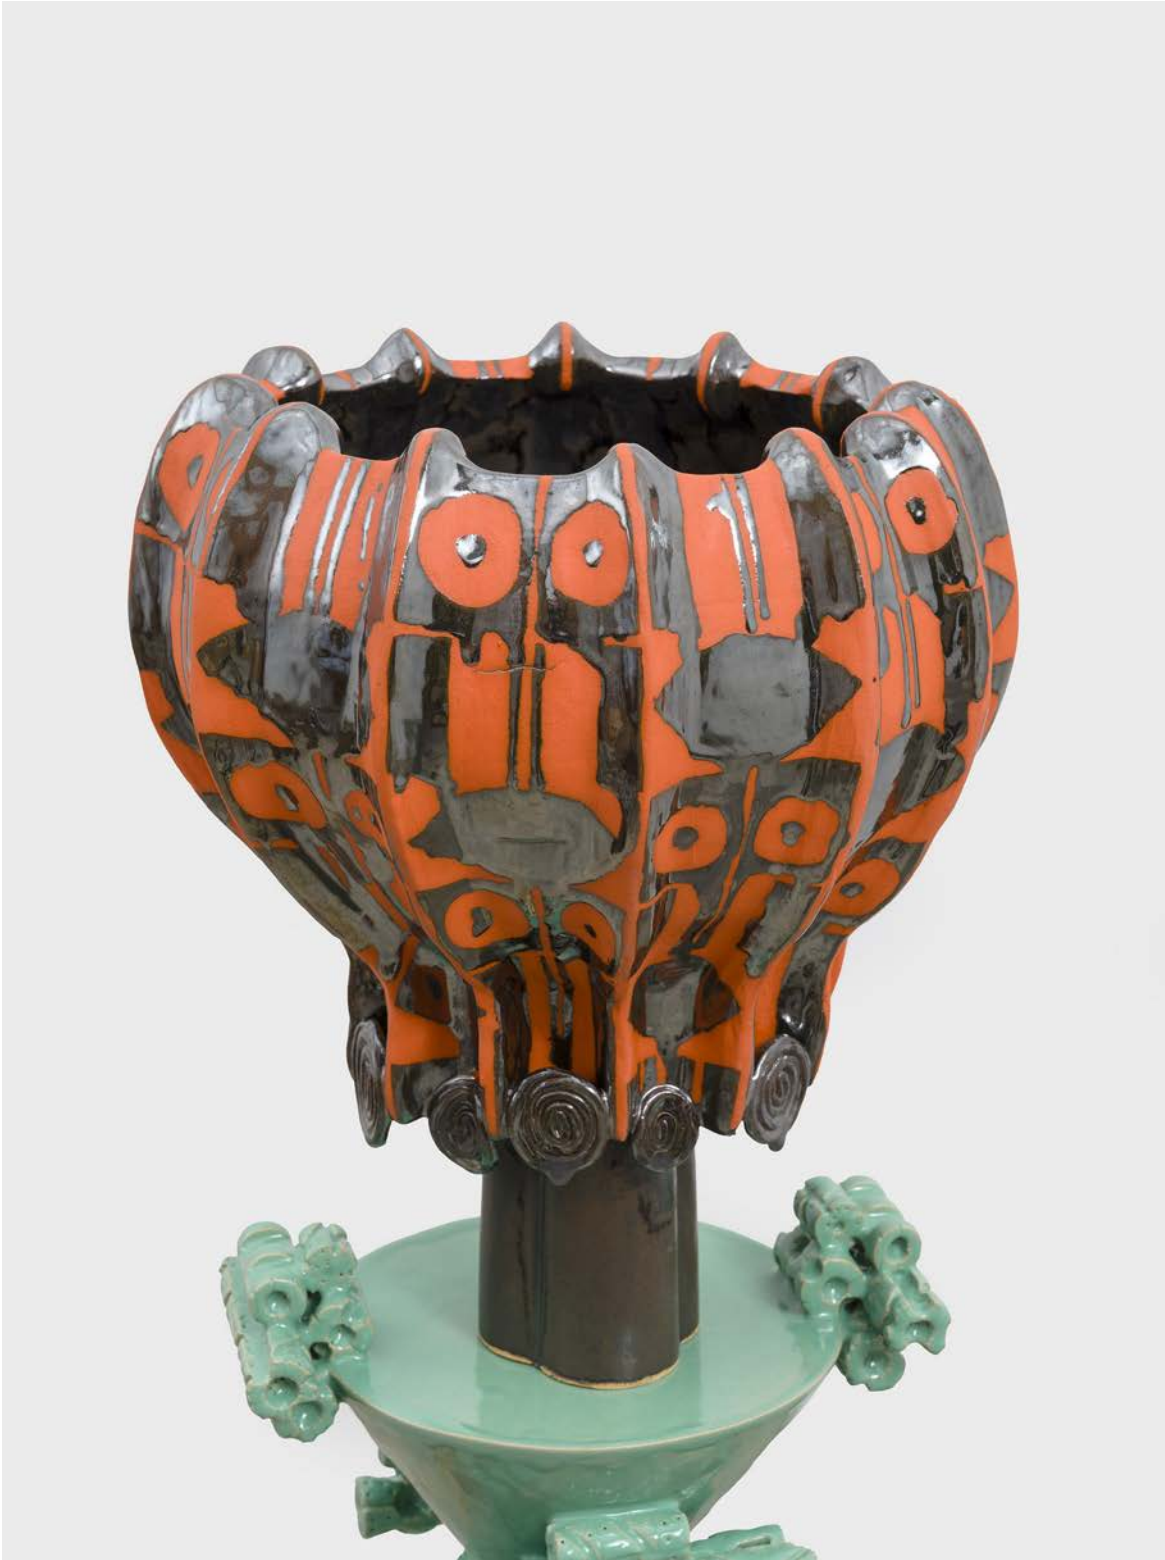

VIELMETTER LOS ANGELES

Bari Ziperstein, *Infinity Vessel with Beaded Platform*, 2025 (detail)