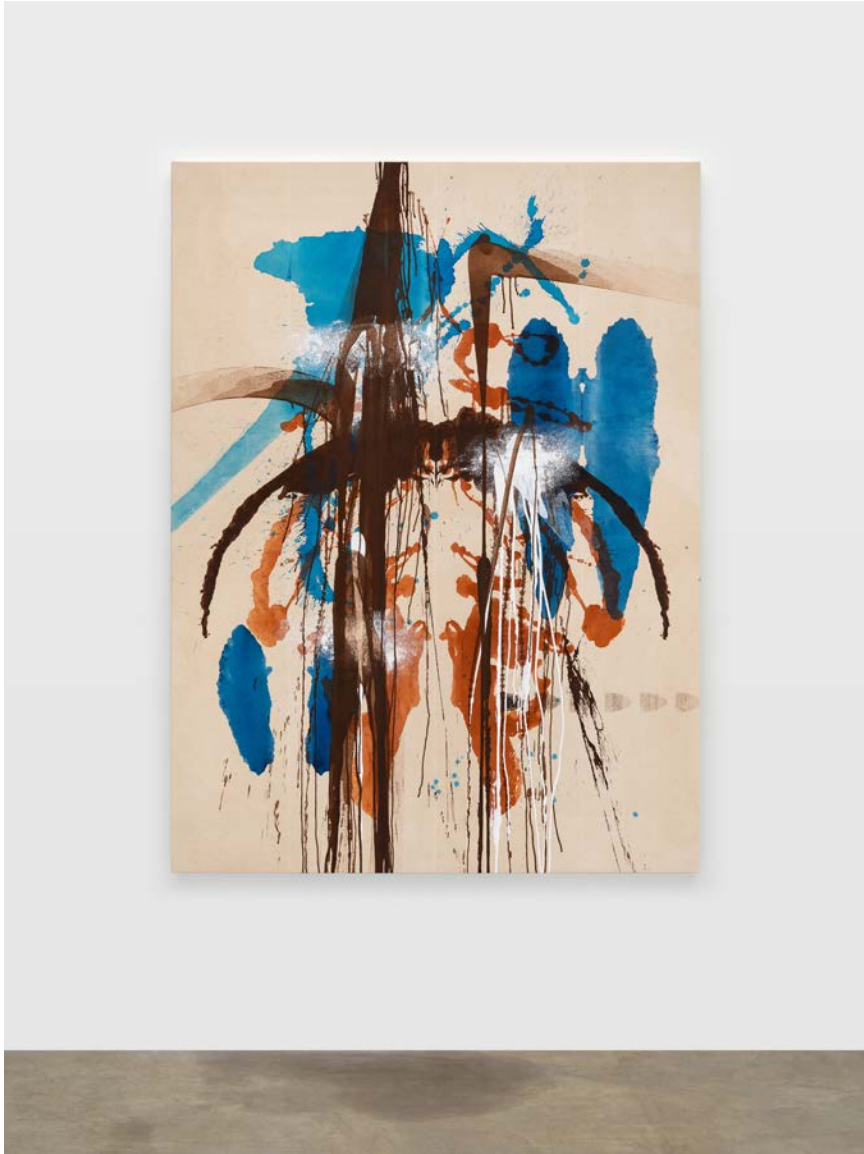

Elizabeth Neel's new works are exemplary of the artist's singular and distinctive vocabulary of abstraction. Her dexterous mark-making results in compositions that translate a choreography of movements into specific forms. Often inspired by nature, Neel's works express the motion of the natural world in flux, both the energy of rebirth and the fragility of decay. Swaths of paint anchor swirls, splatters, and smears evoking a sense of gravity and visualizing the raw energy and motion of Neel's application of paint. Swaths of paint anchor swirls, splatters, and smears evoking a sense of gravity and visualizing the raw energy and motion of Neel's application of paint. Her drips, pours, sweeping brush strokes, and mono-printing techniques conjures a poetic lyricism that speaks to intuition and a broader emotional landscape.

January Boy, 2025

Acrylic on canvas

58" x 77" [HxW] (147.32 x 195.58 cm)

Gallery Inventory#NEE277

Courtesy of the artist and Vielmetter Los Angeles

Photo Credit: Adam Reich, NY

Price: 55,000.00 USD

VIELMETTER LOS ANGELES

Elizabeth Neel

Here on Earth, 2025

Acrylic on canvas

78" x 58" [HxW] (198.12 x 147.32 cm)

Gallery Inventory#NEE280

Courtesy of the artist and Vielmetter Los Angeles

Photo Credit: Adam Reich, NY

Price: 55,000.00 USD